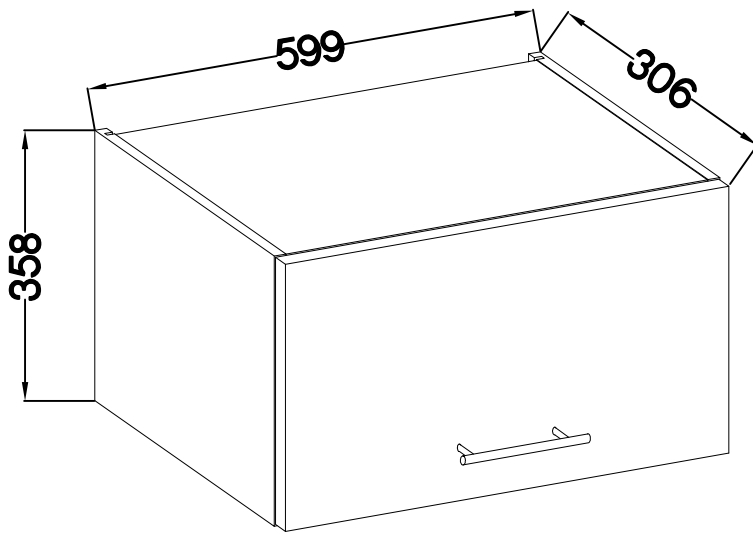

60 GU-36 1F
FRONT

KUH.70132-HG
KUH.70920-MAT

M4x22mm	L=128mm
	
U	S
2	1

ISM-KUH-01652

1

2

±35/0mm	±3.5x13mm
	
[CD] HG	P5
2	4

3