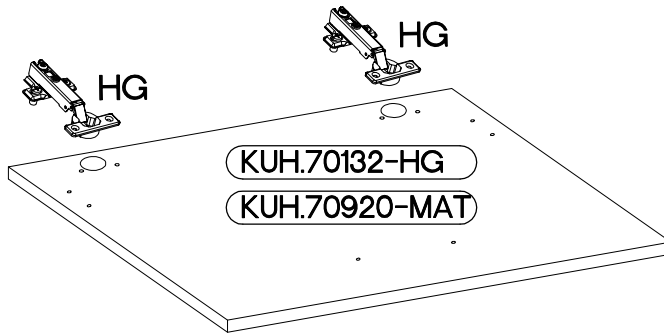

60 GU-36 1F
FRONT

KUH.70132-HG
KUH.70920-MAT

M4x22mm	L=128mm
	
U	S
2	1

ISM-KUH-01652

1

2

±35/0mm	±3.5x13mm
	
[CD] HG	P5
2	4

3