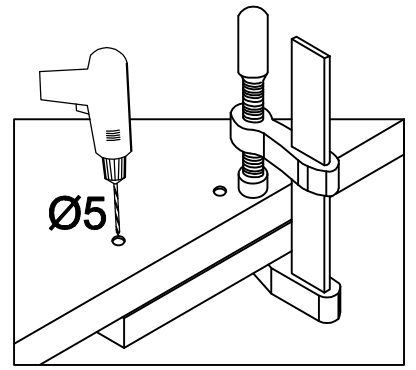

60 GU-36 1F
FRONT

KUH.70132-HG
KUH.70920-MAT

M4x22mm	L=128mm
	
U	S
2	1

ISM-KUH-01652

1

2

±35/0mm	±3.5x13mm
	
[CD] HG	P5
2	4

3