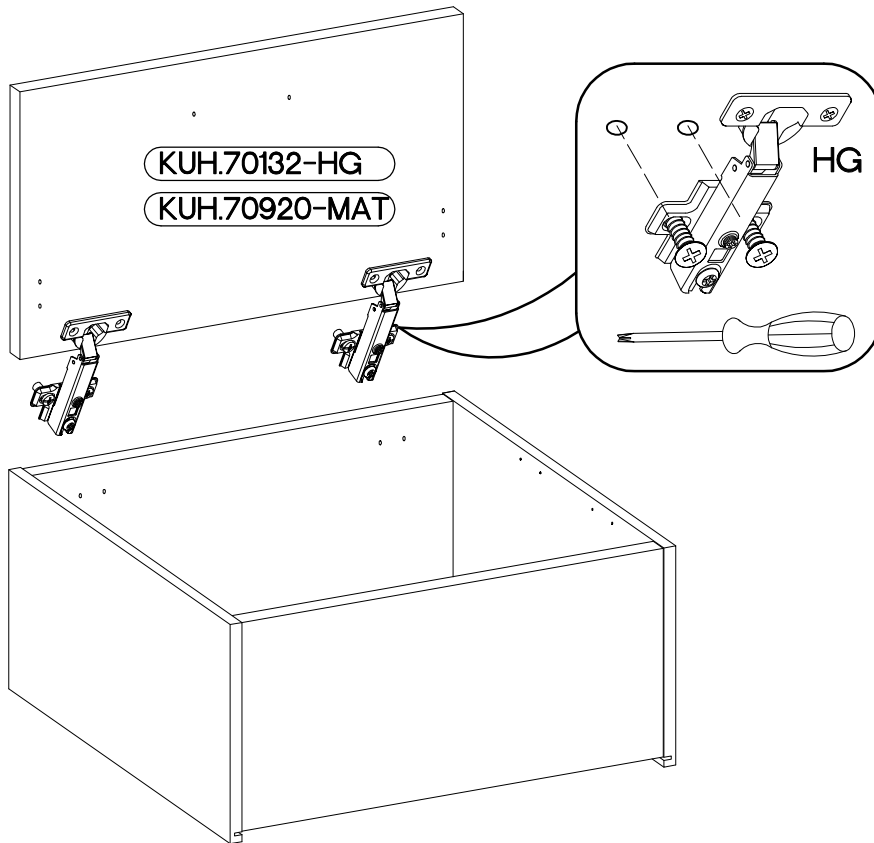

60 GU-36 1F
FRONT

KUH.70132-HG
KUH.70920-MAT

M4x22mm	L=128mm
	
U	S
2	1

ISM-KUH-01652

1

2

±35/0mm	±3.5x13mm
	
[CD] HG	P5
2	4

3