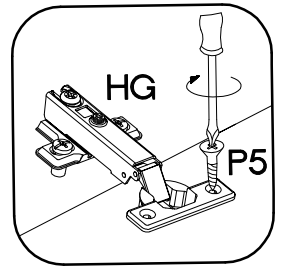

60 GU-36 1F
FRONT

KUH.70132-HG
KUH.70920-MAT

M4x22mm	L=128mm
	
U	S
2	1

ISM-KUH-01652

1

2

±35/0mm	±3.5x13mm
	
[CD] HG	P5
2	4

3