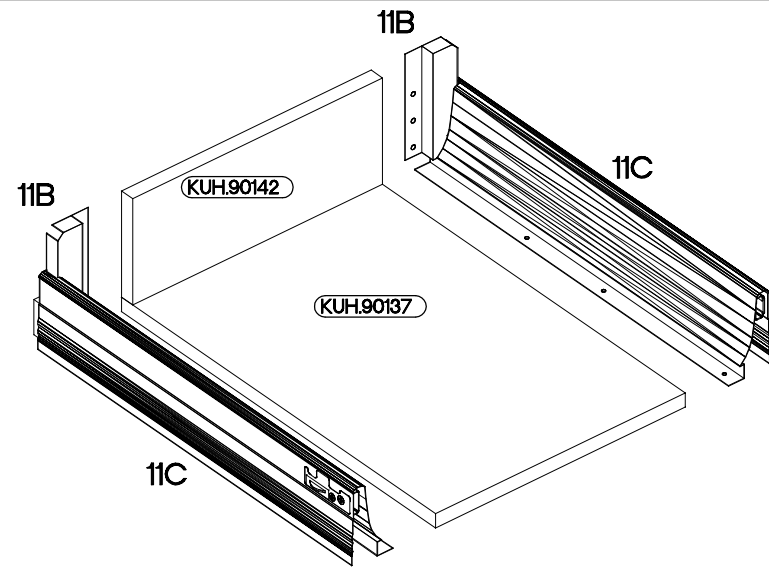

60 D 3S BB Premium Box

	M4.0x22mm S23	±3.5x13mm U	±6.3x13mm P5	±3.0x16mm M3	±3.0x16mm P1	 11A	 11B	 11C	 11D	 11E	 11F	 11G	 11H
3	6	24	12	12	3	2	3	1	6	4	6	4	

ISM-KUH-00867

60 D 3S BB Premium Box

VARIANT
HIGH GLOSS

60 D 3S BB Premium Box

VARIANT HIGH GLOSS