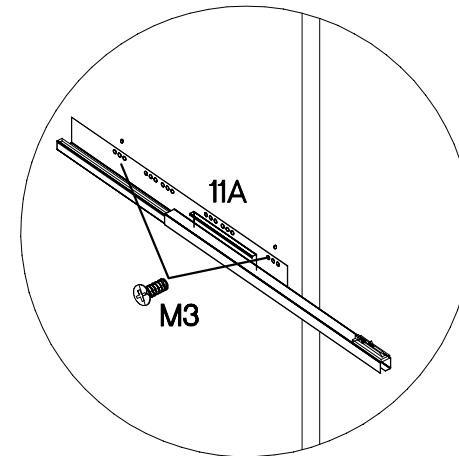

60 D 3S BB Premium Box

	M4.0x22mm S23	±3.5x13mm U	±6.3x13mm P5	±3.0x16mm M3	±3.0x16mm P1	 11A	 11B	 11C	 11D	 11E	 11F	 11G	 11H
3	6	24	12	12	3	2	3	1	6	4	6	4	

ISM-KUH-00867

60 D 3S BB Premium Box

VARIANT
HIGH GLOSS

60 D 3S BB Premium Box

VARIANT HIGH GLOSS