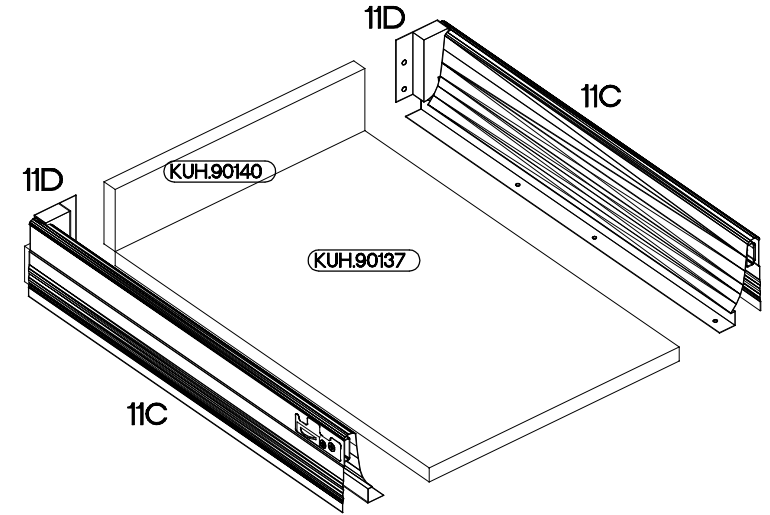

60 D 3S BB Premium Box

	M4.0x22mm S23	±3.5x13mm U	±6.3x13mm P5	±3.0x16mm M3	±3.0x16mm P1	 11A	 11B	 11C	 11D	 11E	 11F	 11G	 11H
3	6	24	12	12	3	2	3	1	6	4	6	4	

ISM-KUH-00867

60 D 3S BB Premium Box

VARIANT
HIGH GLOSS

60 D 3S BB Premium Box

VARIANT HIGH GLOSS