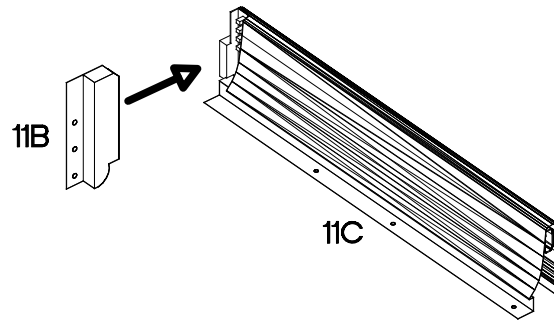

60 D 3S BB Premium Box

	M4.0x22mm S23	±3.5x13mm U	±6.3x13mm P5	±3.0x16mm M3	±3.0x16mm P1	 11A	 11B	 11C	 11D	 11E	 11F	 11G	 11H
3	6	24	12	12	3	2	3	1	6	4	6	4	

ISM-KUH-00867

60 D 3S BB Premium Box

VARIANT
HIGH GLOSS

60 D 3S BB Premium Box

VARIANT HIGH GLOSS