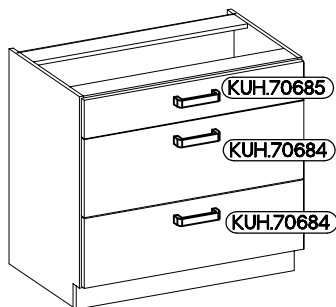

60 D 3S BB Premium Box

	M4.0x22mm S23	±3.5x13mm U	±6.3x13mm P5	±3.0x16mm M3	±3.0x16mm P1	 11A	 11B	 11C	 11D	 11E	 11F	 11G	 11H
3	6	24	12	12	3	2	3	1	6	4	6	4	

ISM-KUH-00867

60 D 3S BB Premium Box

VARIANT
HIGH GLOSS

60 D 3S BB Premium Box

VARIANT HIGH GLOSS