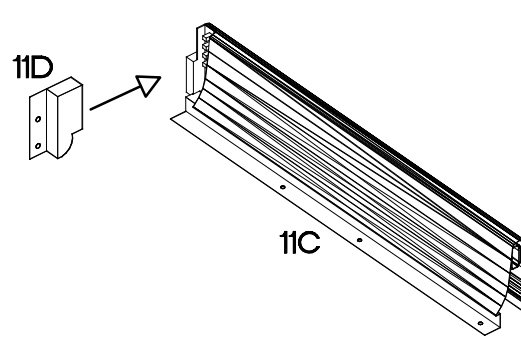

60 D 3S BB Premium Box

	M4.0x22mm S23	±3.5x13mm U	±6.3x13mm P5	±3.0x16mm M3	±3.0x16mm P1	 11A	 11B	 11C	 11D	 11E	 11F	 11G	 11H
3	6	24	12	12	3	2	3	1	6	4	6	4	

ISM-KUH-00867

60 D 3S BB Premium Box

VARIANT
HIGH GLOSS

60 D 3S BB Premium Box

VARIANT HIGH GLOSS