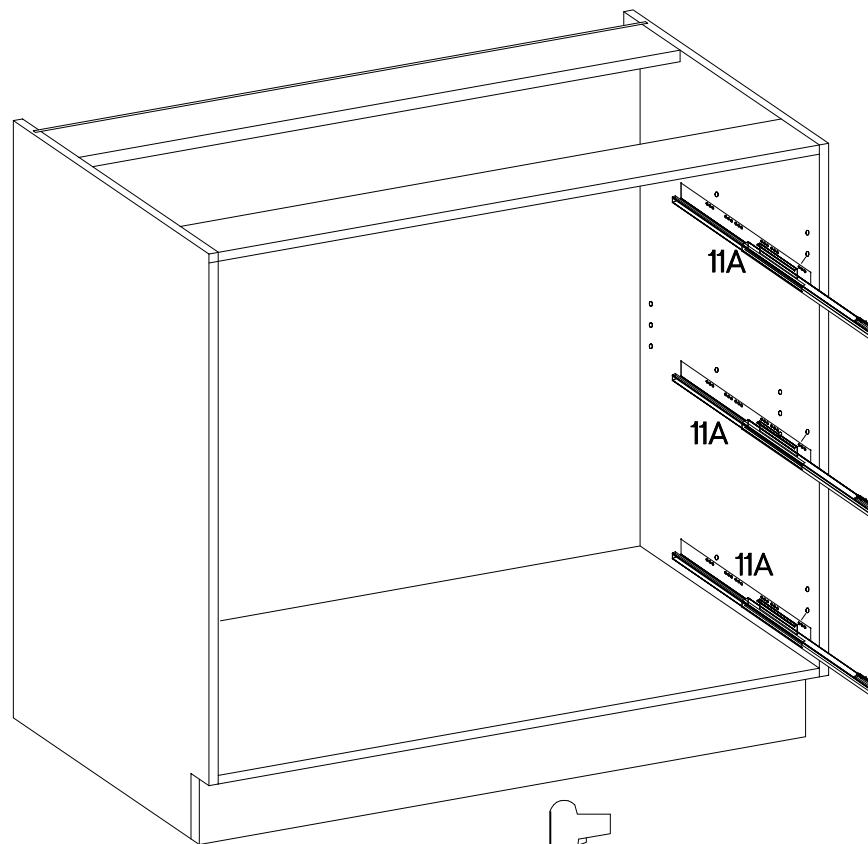

60 D 3S BB Premium Box

	M4.0x22mm S23	±3.5x13mm U	±6.3x13mm P5	±3.0x16mm M3	±3.0x16mm P1	 11A	 11B	 11C	 11D	 11E	 11F	 11G	 11H
3	6	24	12	12	3	2	3	1	6	4	6	4	

ISM-KUH-00867

60 D 3S BB Premium Box

VARIANT
HIGH GLOSS

60 D 3S BB Premium Box

VARIANT HIGH GLOSS