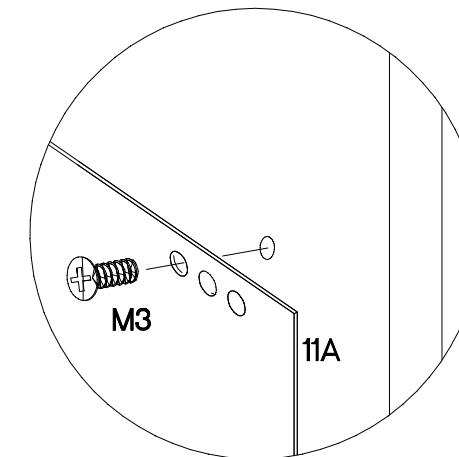

60 D 3S BB Premium Box

	M4.0x22mm S23	±3.5x13mm U	±6.3x13mm P5	±3.0x16mm M3	±3.0x16mm P1	 11A	 11B	 11C	 11D	 11E	 11F	 11G	 11H
3	6	24	12	12	3	2	3	1	6	4	6	4	

ISM-KUH-00867

60 D 3S BB Premium Box

VARIANT
HIGH GLOSS

60 D 3S BB Premium Box

VARIANT HIGH GLOSS