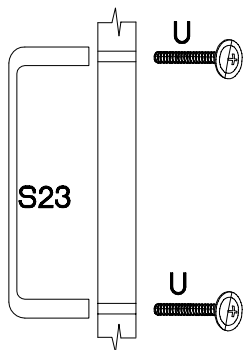

60 D 3S BB Premium Box

	M4.0x22mm S23	±3.5x13mm U	±6.3x13mm P5	±3.0x16mm M3	±3.0x16mm P1	 11A	 11B	 11C	 11D	 11E	 11F	 11G	 11H
3	6	24	12	12	3	2	3	1	6	4	6	4	

ISM-KUH-00867

60 D 3S BB Premium Box

VARIANT
HIGH GLOSS

60 D 3S BB Premium Box

VARIANT HIGH GLOSS