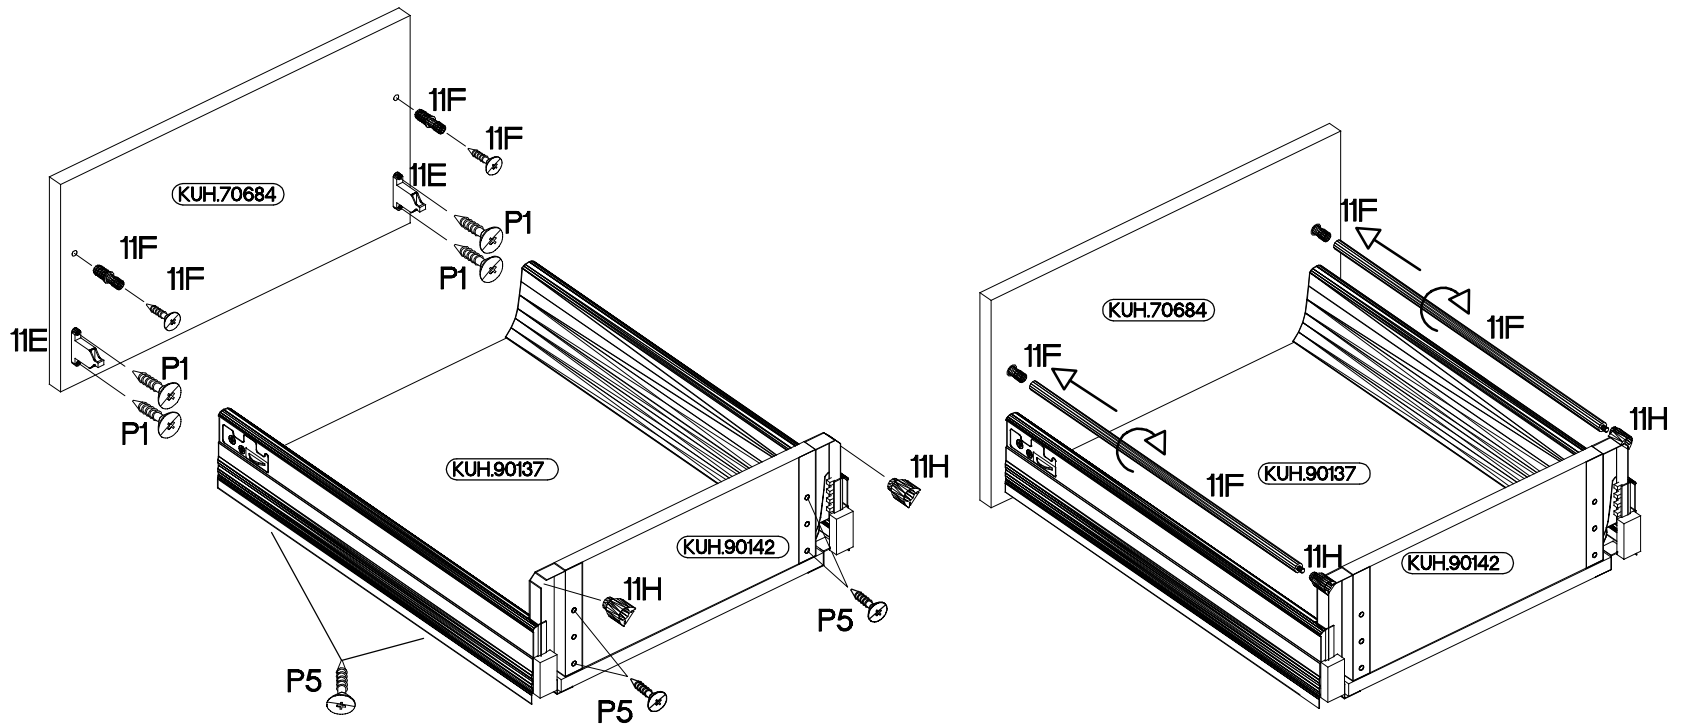

60 D 3S BB Premium Box

	M4.0x22mm S23	±3.5x13mm U	±6.3x13mm P5	±3.0x16mm M3	±3.0x16mm P1	 11A	 11B	 11C	 11D	 11E	 11F	 11G	 11H
3	6	24	12	12	3	2	3	1	6	4	6	4	

ISM-KUH-00867

60 D 3S BB Premium Box

VARIANT
HIGH GLOSS

60 D 3S BB Premium Box

VARIANT HIGH GLOSS